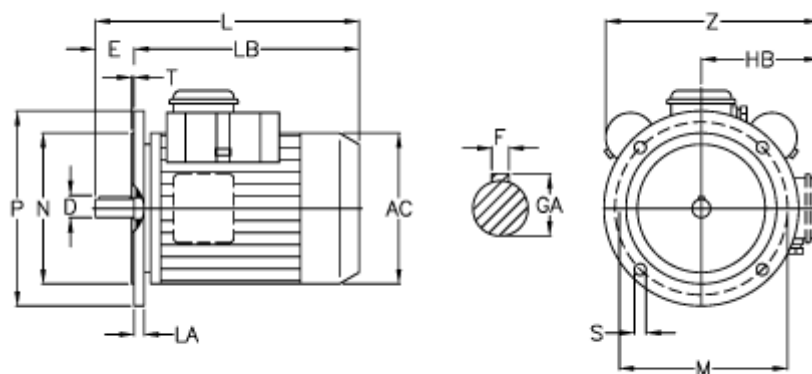

Article number: 25025464002

Description: ICME Single-phase motor MD71 A4 0,25KW  
4 - 1400 rpm 1x230 Volt 50Hz B5 with starting & running capacitor

## Measures

AC = 137	LB = 238
D = 14	M = 130
E = 30	N = 110
F = 5	P = 160
GA = 16.0	S = 9.5
HB = 107	T = 3.5
L = 268	Z = 210
LA = 10.0	